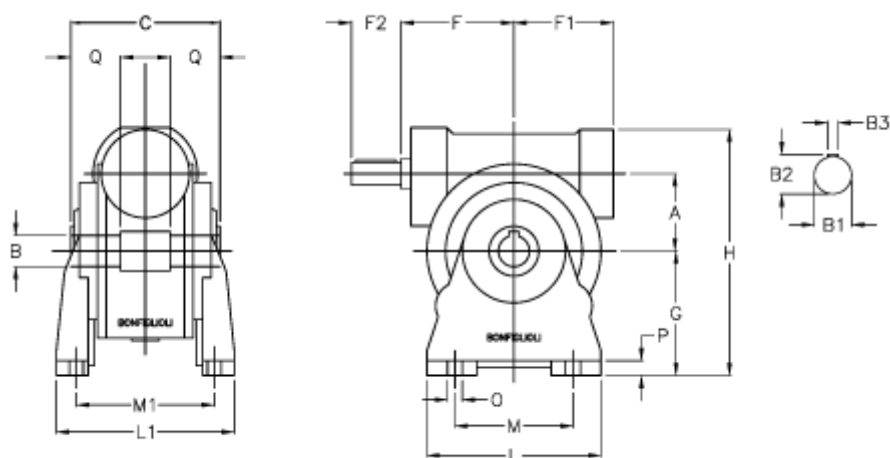

Article number: 3901130020200

Description: Worm gear with solid input shaft
VF 130A-20-HS

Measures

a	= 130.0	F1	= 154	P	= 18
B	= 45	g	= 195	Q	= 52.5
B1 E7	= 30	H	= 390		
B2	= 33.0	L	= 310		
B3 H9	= 8	L1	= 245		
C	= 165	m	= 220		
Description	= VF 130A-xx-HS	M1	= 191.0		
F	= 160.0	O	= 16.0		